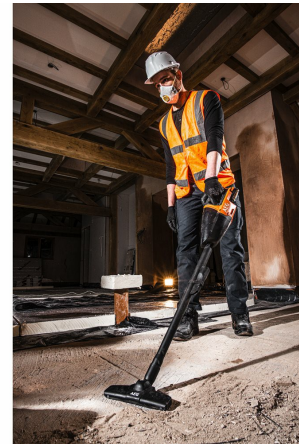

PRO 18v

- ✓ Powerful suction, optimised for quick clean up on the jobsite
- ✓ One-motion detachable tank for easy emptying
- ✓ Fully transparent tank to show users when emptying is required
- ✓ Lock on/off power switch
- ✓ Comes with an improved filter for improved suction
- ✓ Includes floor attachment, extension pole, crevice and crevice tool holder
- ✓ Compatible with AEG PROLITHIUMION™ battery technology featuring overload protection for maximum durability of battery and tool