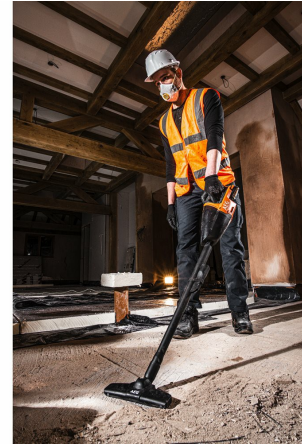

PRO 18v

- ✓ Powerful suction, optimised for quick clean up on the jobsite
- ✓ One-motion detachable tank for easy emptying
- ✓ Fully transparent tank to show users when emptying is required
- ✓ Lock on/off power switch
- ✓ Comes with an improved filter for improved suction
- ✓ Includes floor attachment, extension pole, crevice and crevice tool holder
- ✓ Compatible with AEG PROLITHIUMION™ battery technology featuring overload protection for maximum durability of battery and tool