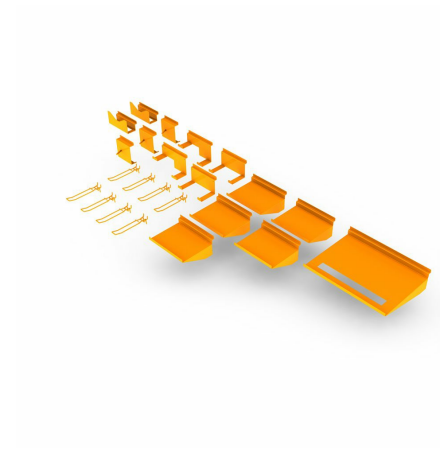

- ✓ Kit of tool holders for display tools on a pegged wall bay
- ✓ 1 x Circular Saw Shelf
- ✓ 5 x Small shelves
- ✓ 8 x 150mm Euro Hooks
- ✓ 2 x Drill Holder 1
- ✓ 2 x Drill Holder 3
- ✓ 3 x Drill Prongs
- ✓ 2 x Grinder Holders
- ✓ Kit of tool holders for display tools on a pegged wall bay
- ✓ 1 x Circular Saw Shelf